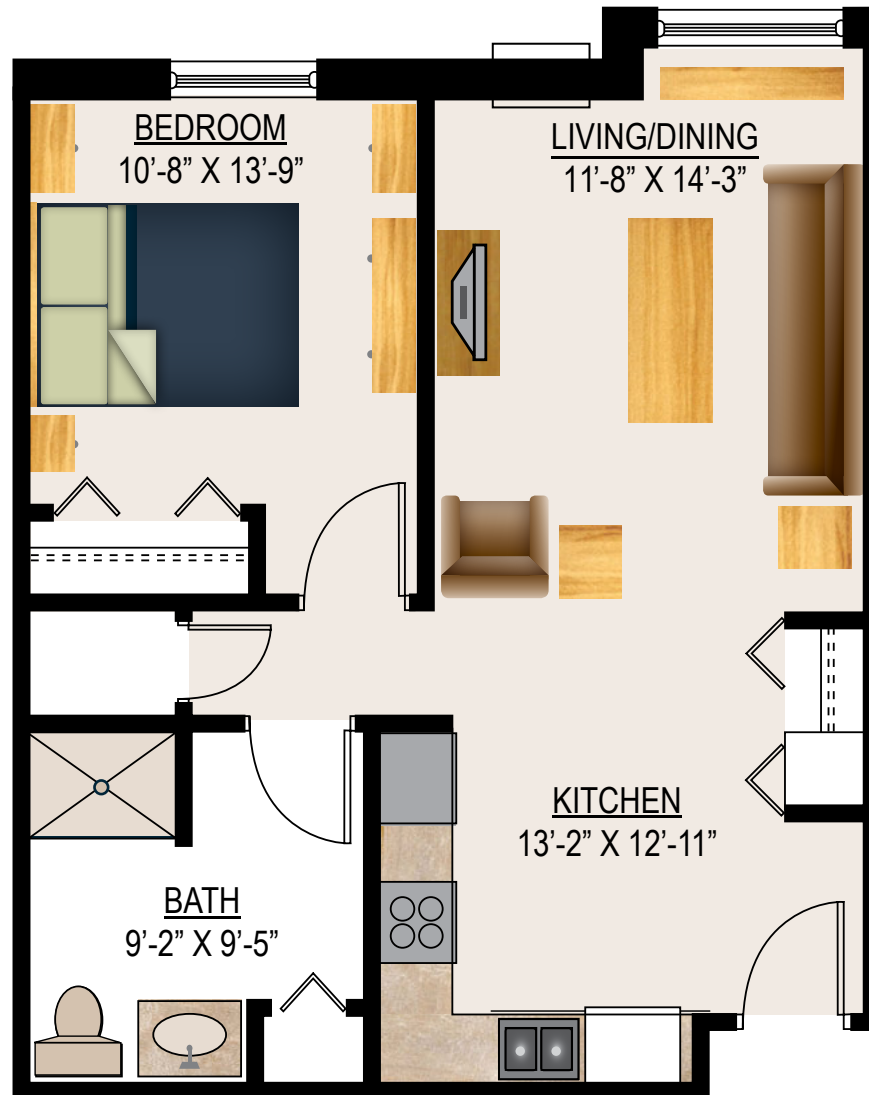

APPLETON RETIREMENT COMMUNITY

INDEPENDENT AND ASSISTED LIVING

One Bedroom

UNIT TYPE B - 647 Sq. Ft.

Floor Plan not to scale*